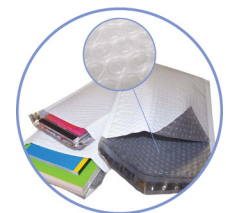

Custom Capabilities

Custom, high quality graphics with up to six ink colors on two sides. Enhances your corporate image and product value with immediate brand recognition.

PEOPLE. KNOWLEDGE.
DEDICATION.

IPS PACKAGING
800-277-7007 www.ipack.com